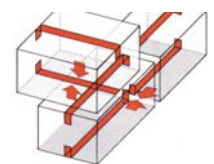

Antislip - Gummed Paper Tape

- anti-skid coating
- for safe palettising and stacking
- transportation lock while handling paletts
- also available in reinforced and printend versions

1575/70/200 AS

Gummed Paper Tape **Brown** out of Kraftpaper 75 gsm
Width: 70 mm - Length: 200 m
With vegetable glue
With antislip cover

1775/70/200 AS

Gummed Paper Tape **White** out of Kraftpaper 75 gsm
Width: 70 mm - Length: 200 m
With vegetable glue
With antislip cover

Reinforced Gummed Paper Tape

- maximum consistency
- for extreme bonded carton closure
- two layers of kraftpaper with fibre filament
- also available in printed version